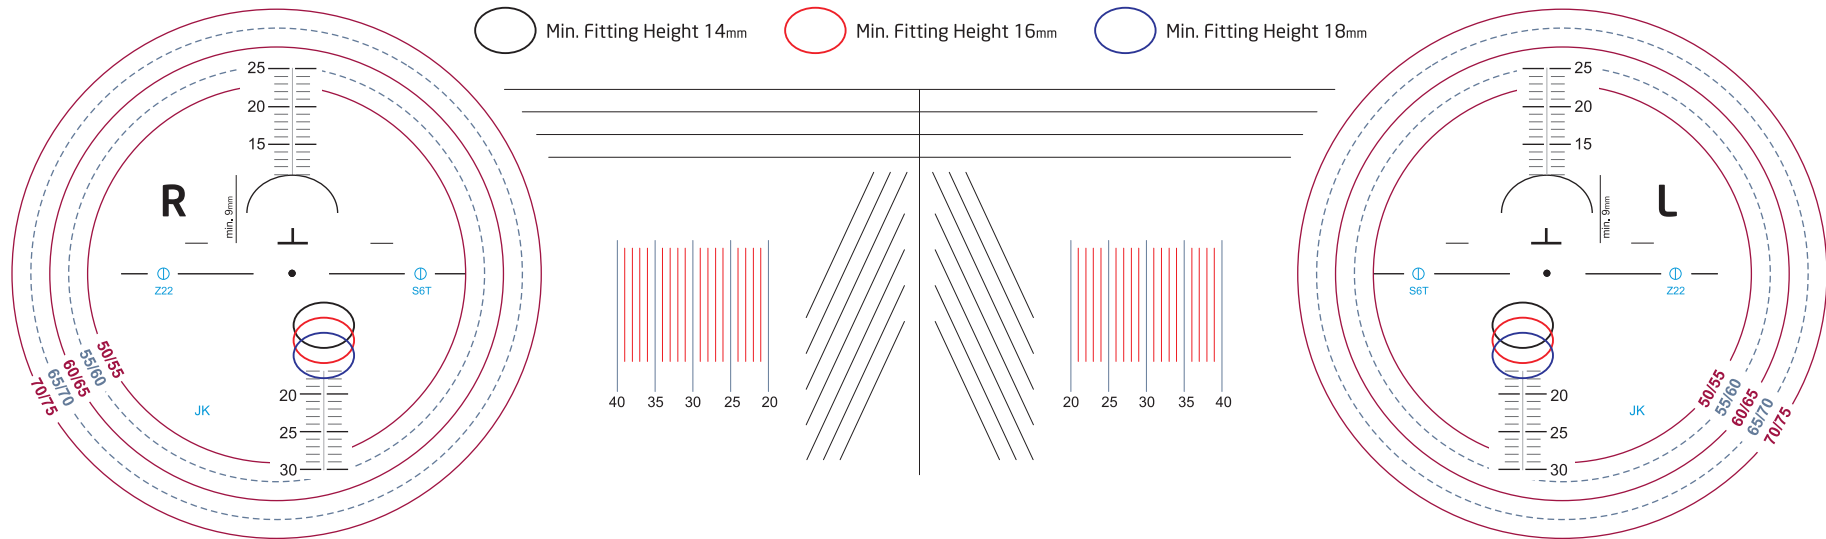

WIDEVIEW ZENIX

WIDEVIEW ZENIX ENGRAVING KEY:

1st character denotes corridor length: D = Deep / R = Regular / S = Shallow 2nd character denotes index: 3 = 1.53 / 4 = 1.74 / 5 = 1.5 / 56 = 1.56 / 6 = 1.6 / 7 = 1.67 / 9 = 1.59

3rd character denotes photochromic or polarised

Example: **S6T**: S = Shallow corridor / 6 = 1.6 Index T = Transitions Z22 = ZENIX +2.25 add