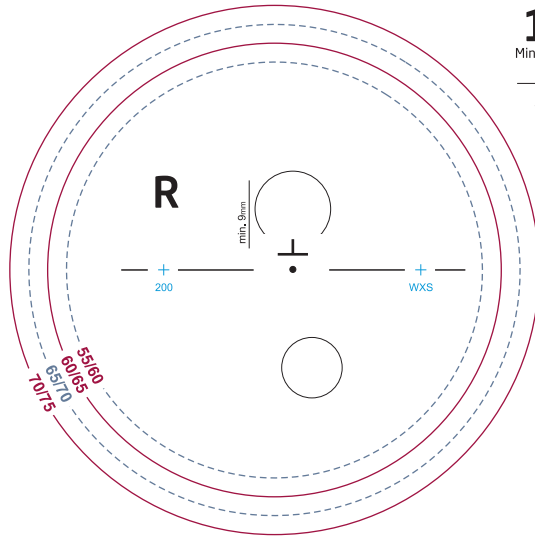

PROTEK 2020 - SHORT CORRIDOR

17mm
Minimum Fitting Height

17mm
Minimum Fitting Height

PROTEK 2020 - SHORT

PROTEK 2020 ENGRAVING KEY:

Nasal: 3rd character denotes corridor: R = Regular / S = Shallow

PROTEK 2020 lenses are fitted as a standard progressive lens. Order Distance Rx, Addition, Mono PD's & Pupil Heights.