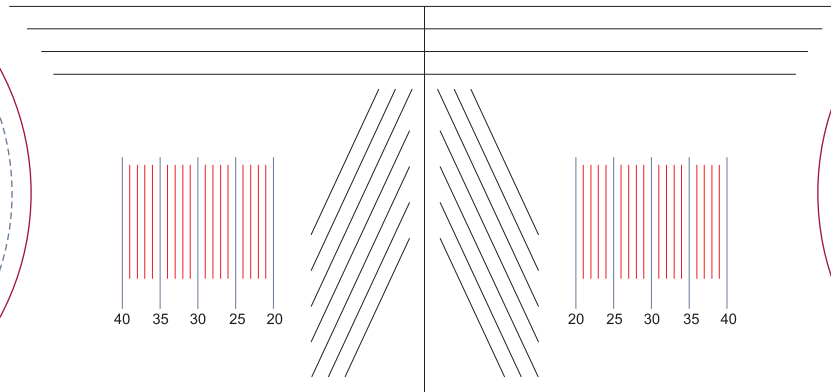

PROTEK 2020 - SHORT CORRIDOR

17mm
Minimum Fitting Height

17mm
Minimum Fitting Height

PROTEK 2020 - SHORT

PROTEK 2020 ENGRAVING KEY:

Nasal: 3rd character denotes corridor: R = Regular / S = Shallow

PROTEK 2020 lenses are fitted as a standard progressive lens. Order Distance Rx, Addition, Mono PD's & Pupil Heights.