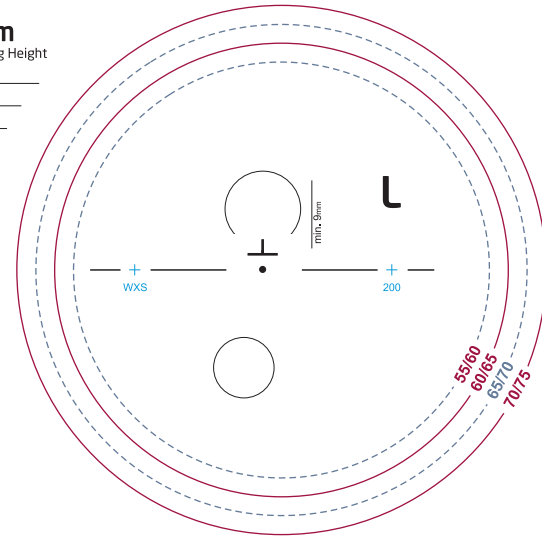

PROTEK 2020 - SHORT CORRIDOR

17mm
Minimum Fitting Height

17mm
Minimum Fitting Height

PROTEK 2020 - SHORT

PROTEK 2020 ENGRAVING KEY:

Nasal: 3rd character denotes corridor: R = Regular / S = Shallow

PROTEK 2020 lenses are fitted as a standard progressive lens. Order Distance Rx, Addition, Mono PD's & Pupil Heights.